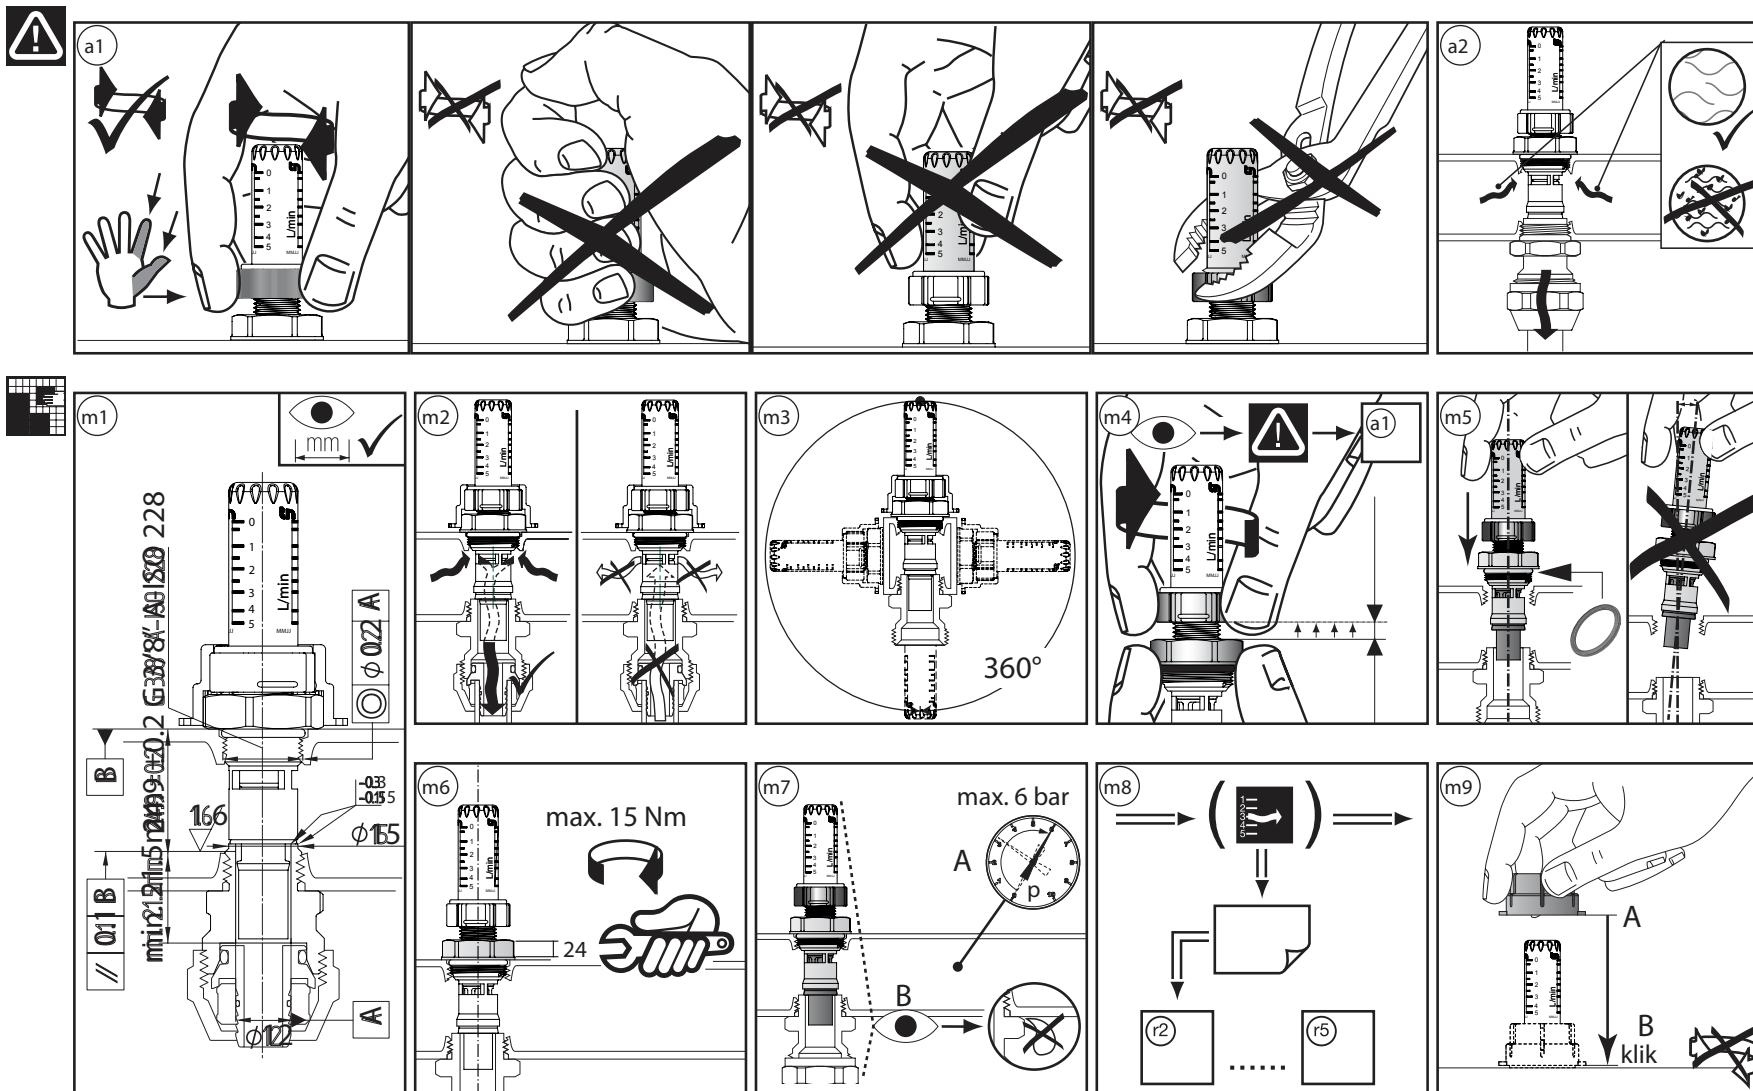

AO 23 TOPMETER VL 3/8"

DN	G	
10	3/8"	24

TB	-10...70°C	
PB	6 bar	

AO 23 TOPMETER VL 3/8"